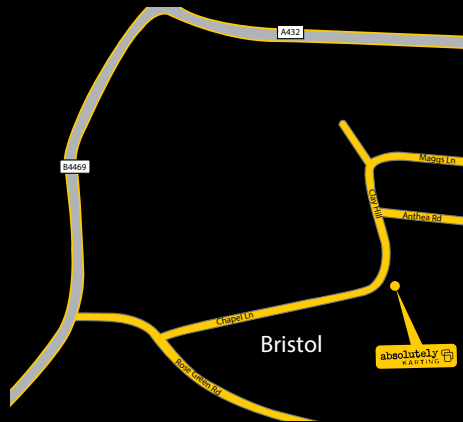

HOW TO FIND US

absolutely
KARTING

Absolutely Karting Bristol:

From M32 South Bound:

Exit at junction 2. At the roundabout, take first exit onto B4469. Stay in the left hand lane onto A432, Fishponds Road. At the next set of traffic lights stay in the right hand lane and follow signs towards Fishponds Trading estate. Take the second left after the bridge onto Rose Green Road. Chapel Lane is on the left.

Absolutely Bristol Address:

14 Chapel Ln, Speedwell
Bristol, BS5 7EY